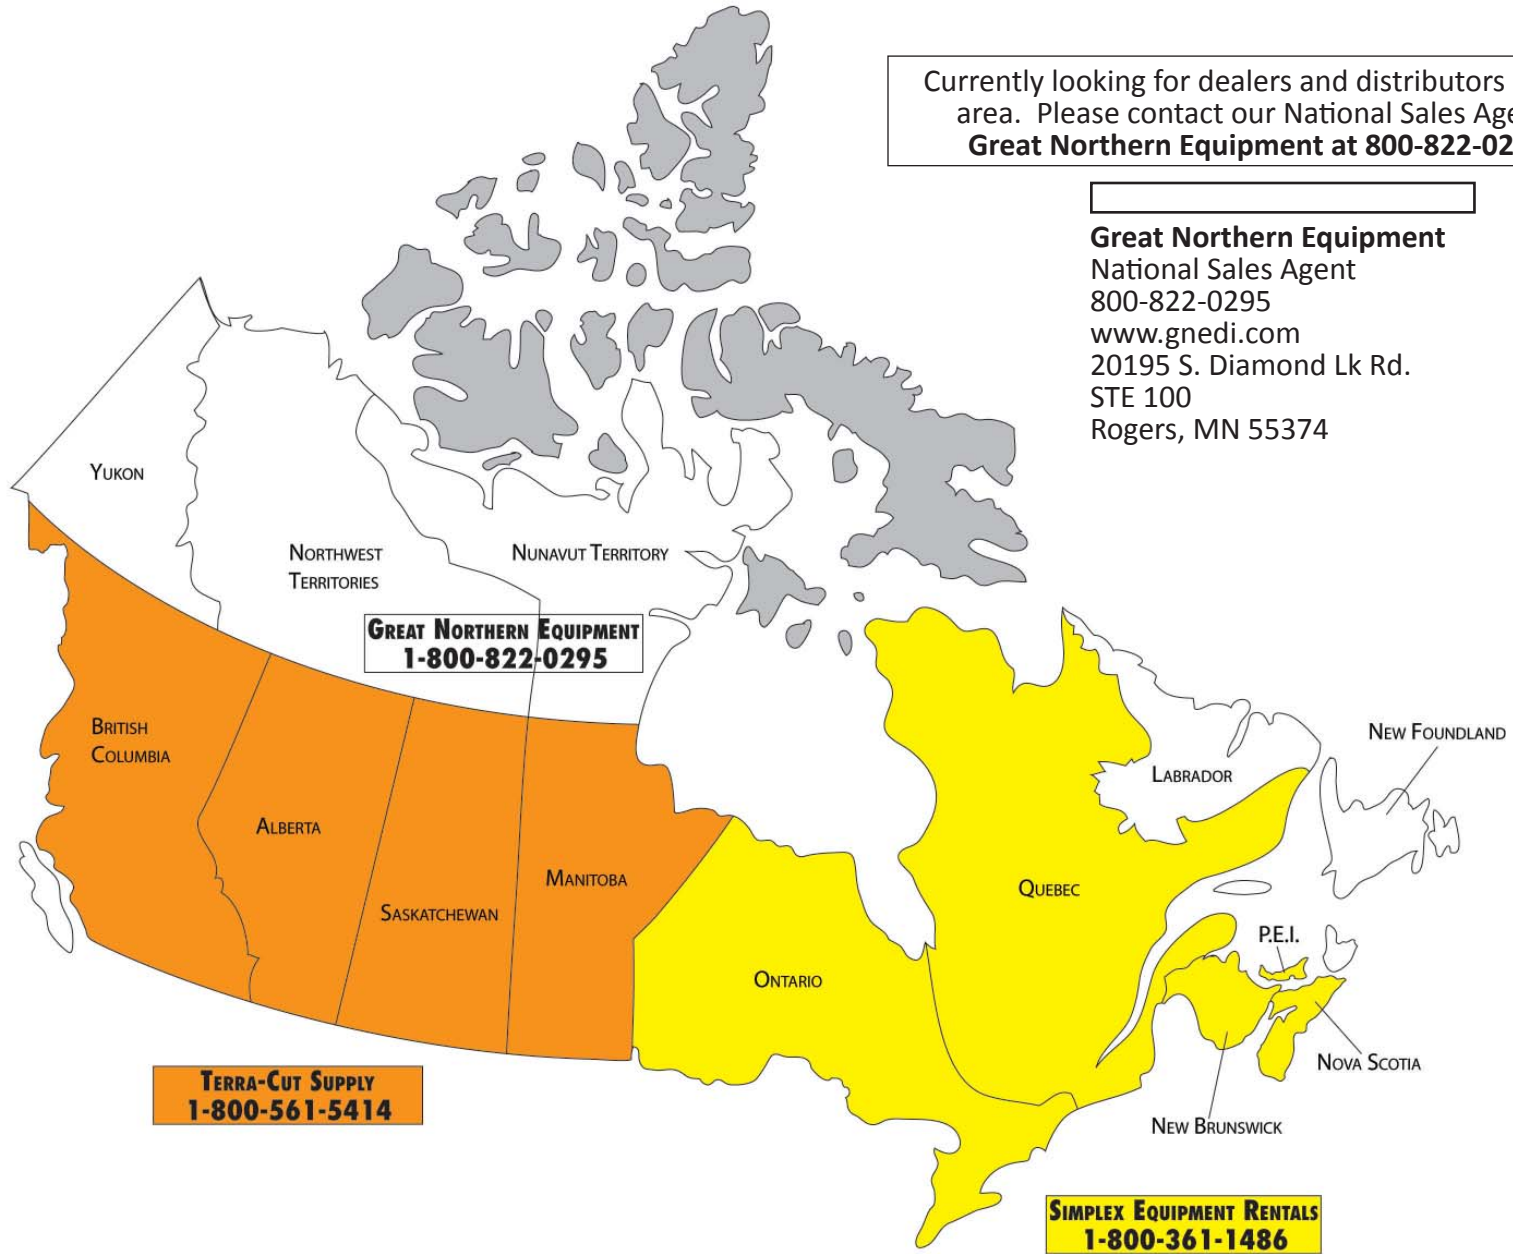

DOSKO DISTRIBUTORS

Currently looking for dealers and distributors in this area. Please contact our National Sales Agent:
Great Northern Equipment at 800-822-0295

Great Northern Equipment
National Sales Agent
800-822-0295
www.gnedi.com
20195 S. Diamond Lk Rd.
STE 100
Rogers, MN 55374

DISTRIBUTOR

Terra-Cut Supply
800-561-5414
www.terracutsupply.com
155A Old Vernon Road
Kelowna, BC V1X 4R3

DISTRIBUTOR

Simplex Equipment Rentals
800-361-1486
www.simplex.ca
9740 Acadie Boulevard
Montreal, QC H4N 1L8