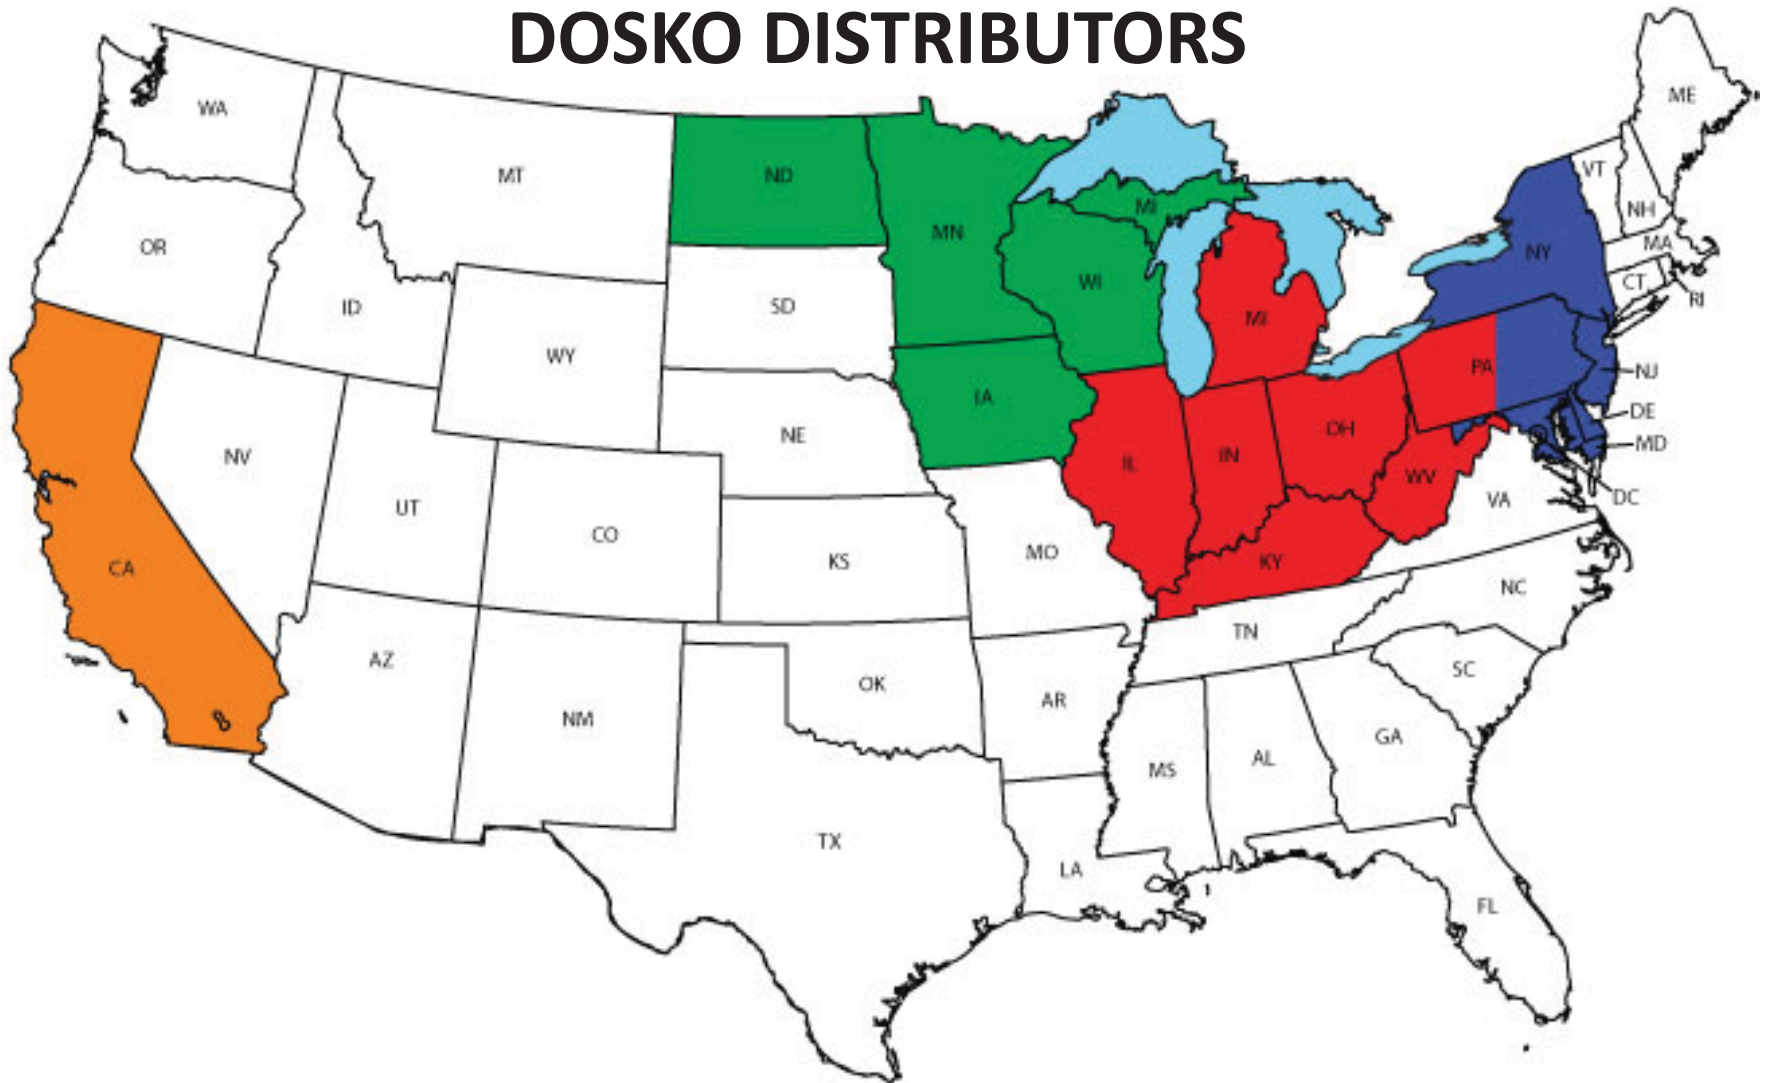

DOSKO DISTRIBUTORS

DISTRIBUTOR

Western Tree Equipment
800-942-7267
www.westerntree.biz
11530-B Elks Circle
Rancho Cordova, CA 95742

STATES COVERED:
CA

DISTRIBUTOR

Great Northern Equipment
National Sales Agent
800-822-0295
www.gnedi.com
20195 S. Diamond Lk Rd.
STE 100
Rogers, MN 55374

STATES COVERED:
MN, ND, IA, WI, SD

DISTRIBUTOR

Hayward Distributing, Co.
800-282-1585
www.haydist.com
4061 Perimeter Drive
Columbus, OH 43228

STATES COVERED:
IL, IN, OH, MI, KY, WV, PA

DISTRIBUTOR

Stull Enterprises, Inc.
610-495-7441
www.stullequip.com
201 Windsor Road
Pottstown, PA 19464

STATES COVERED:
E. PA, NY, NJ, DE, MD

Currently looking for dealers and distributors. Please contact our National Sales Agent:
Great Northern Equipment at 800-822-0295